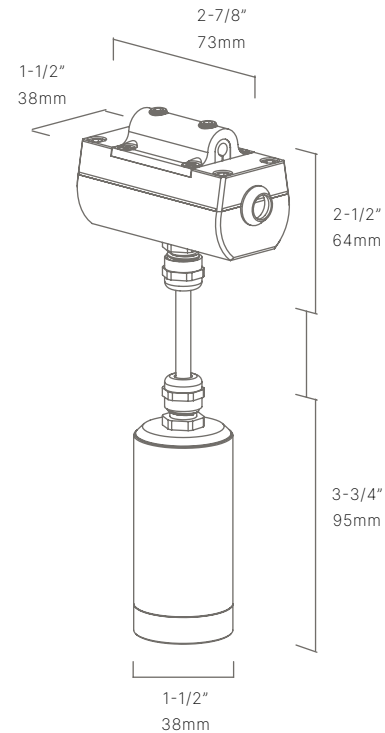

P. 760.931.2910

O. 2742 Loker Ave. W Carlsbad CA 92010

W. www.auroralight.com

MADE IN USA
WITH DOMESTIC & IMPORTED MATERIALS